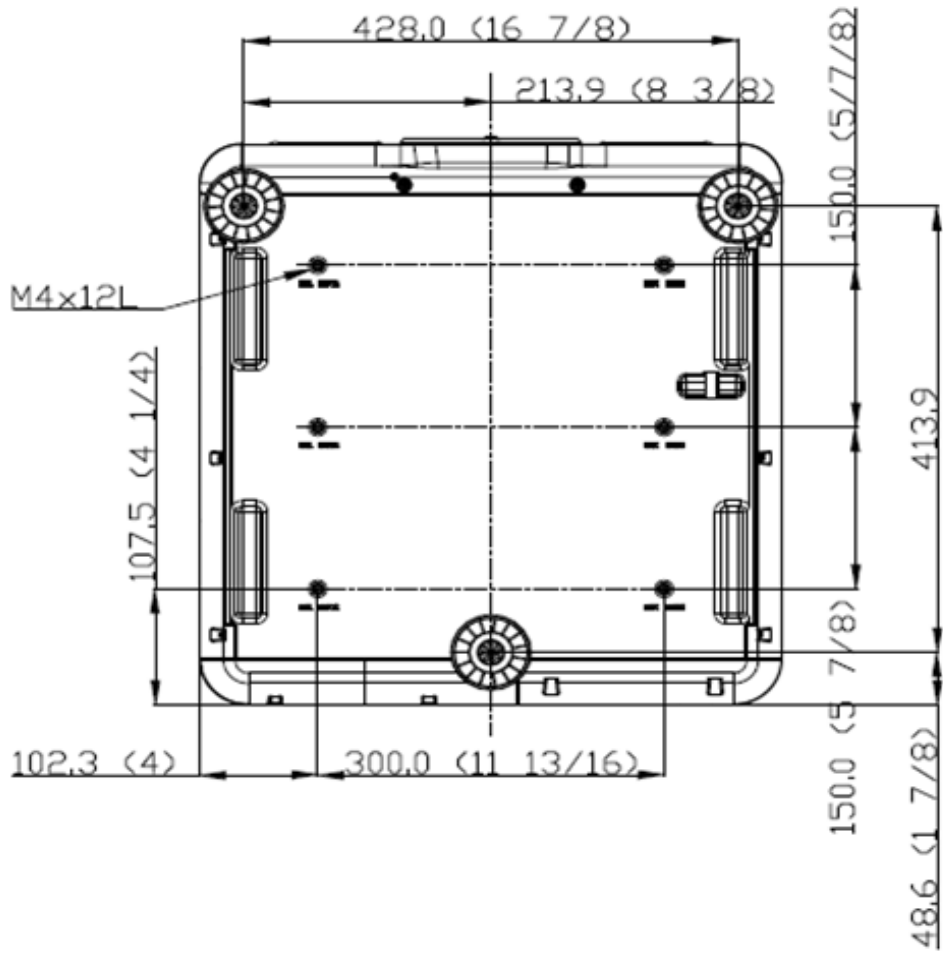

Ceiling Mount Holes (mm/inches)